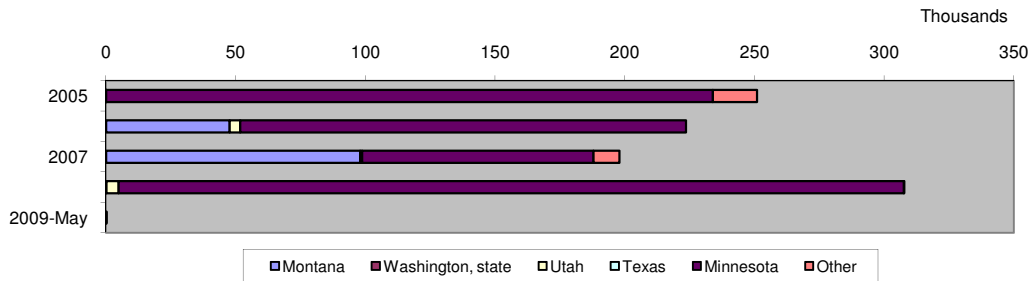

Top Importing Provinces Last 5 Years

Alberta Wheat or meslin flour, within access commitment

Imports from United States

HS CODE:	VALUE ($ Can)					QUANTITY (TNE)				
	2005	2006	2007	2008	2009-May	2005	2006	2007	2008	2009-May
1101.001000										
TOTAL:	250,996	223,566	197,916	307,600	165	761	611	512	342	0
1 Montana	47	47,662	98,022	164	165	0	120	332	0	0
2 Washington, state	1	0	0	0	0	0	0	0	0	0
3 Utah	0	4,055	0	4,711	0	0	5	0	7	0
4 Texas	0	0	778	0	0	0	0	2	0	0
5 Minnesota	233,872	171,849	89,183	302,723	0	739	486	148	335	0
6 Michigan	17,076	0	9,933	0	0	22	0	30	0	0
7 California	0	0	0	2	0	0	0	0	0	0

Top Alberta Wheat or meslin flour, within access commitment ($CDN) Imports from United States